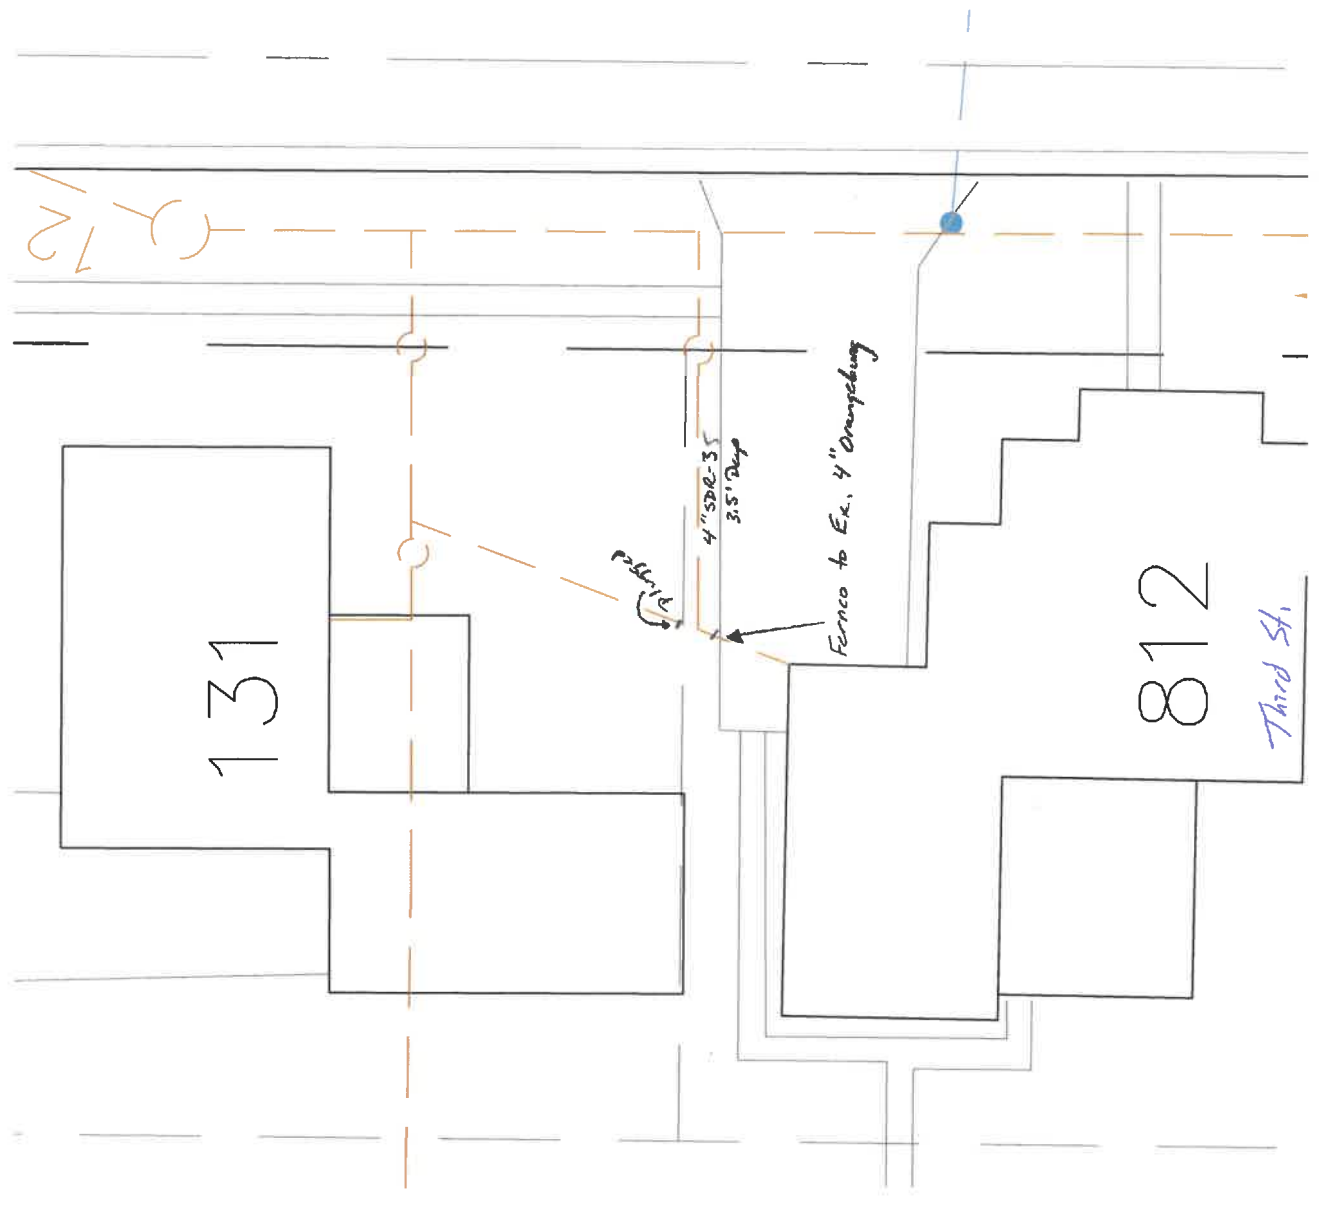

1" = 20'

J. Hillis

2-21-24

Drawn By: A. DeL

24

Disconnected  
 812 Third from  
 shared tap w/ 131 Roh's.